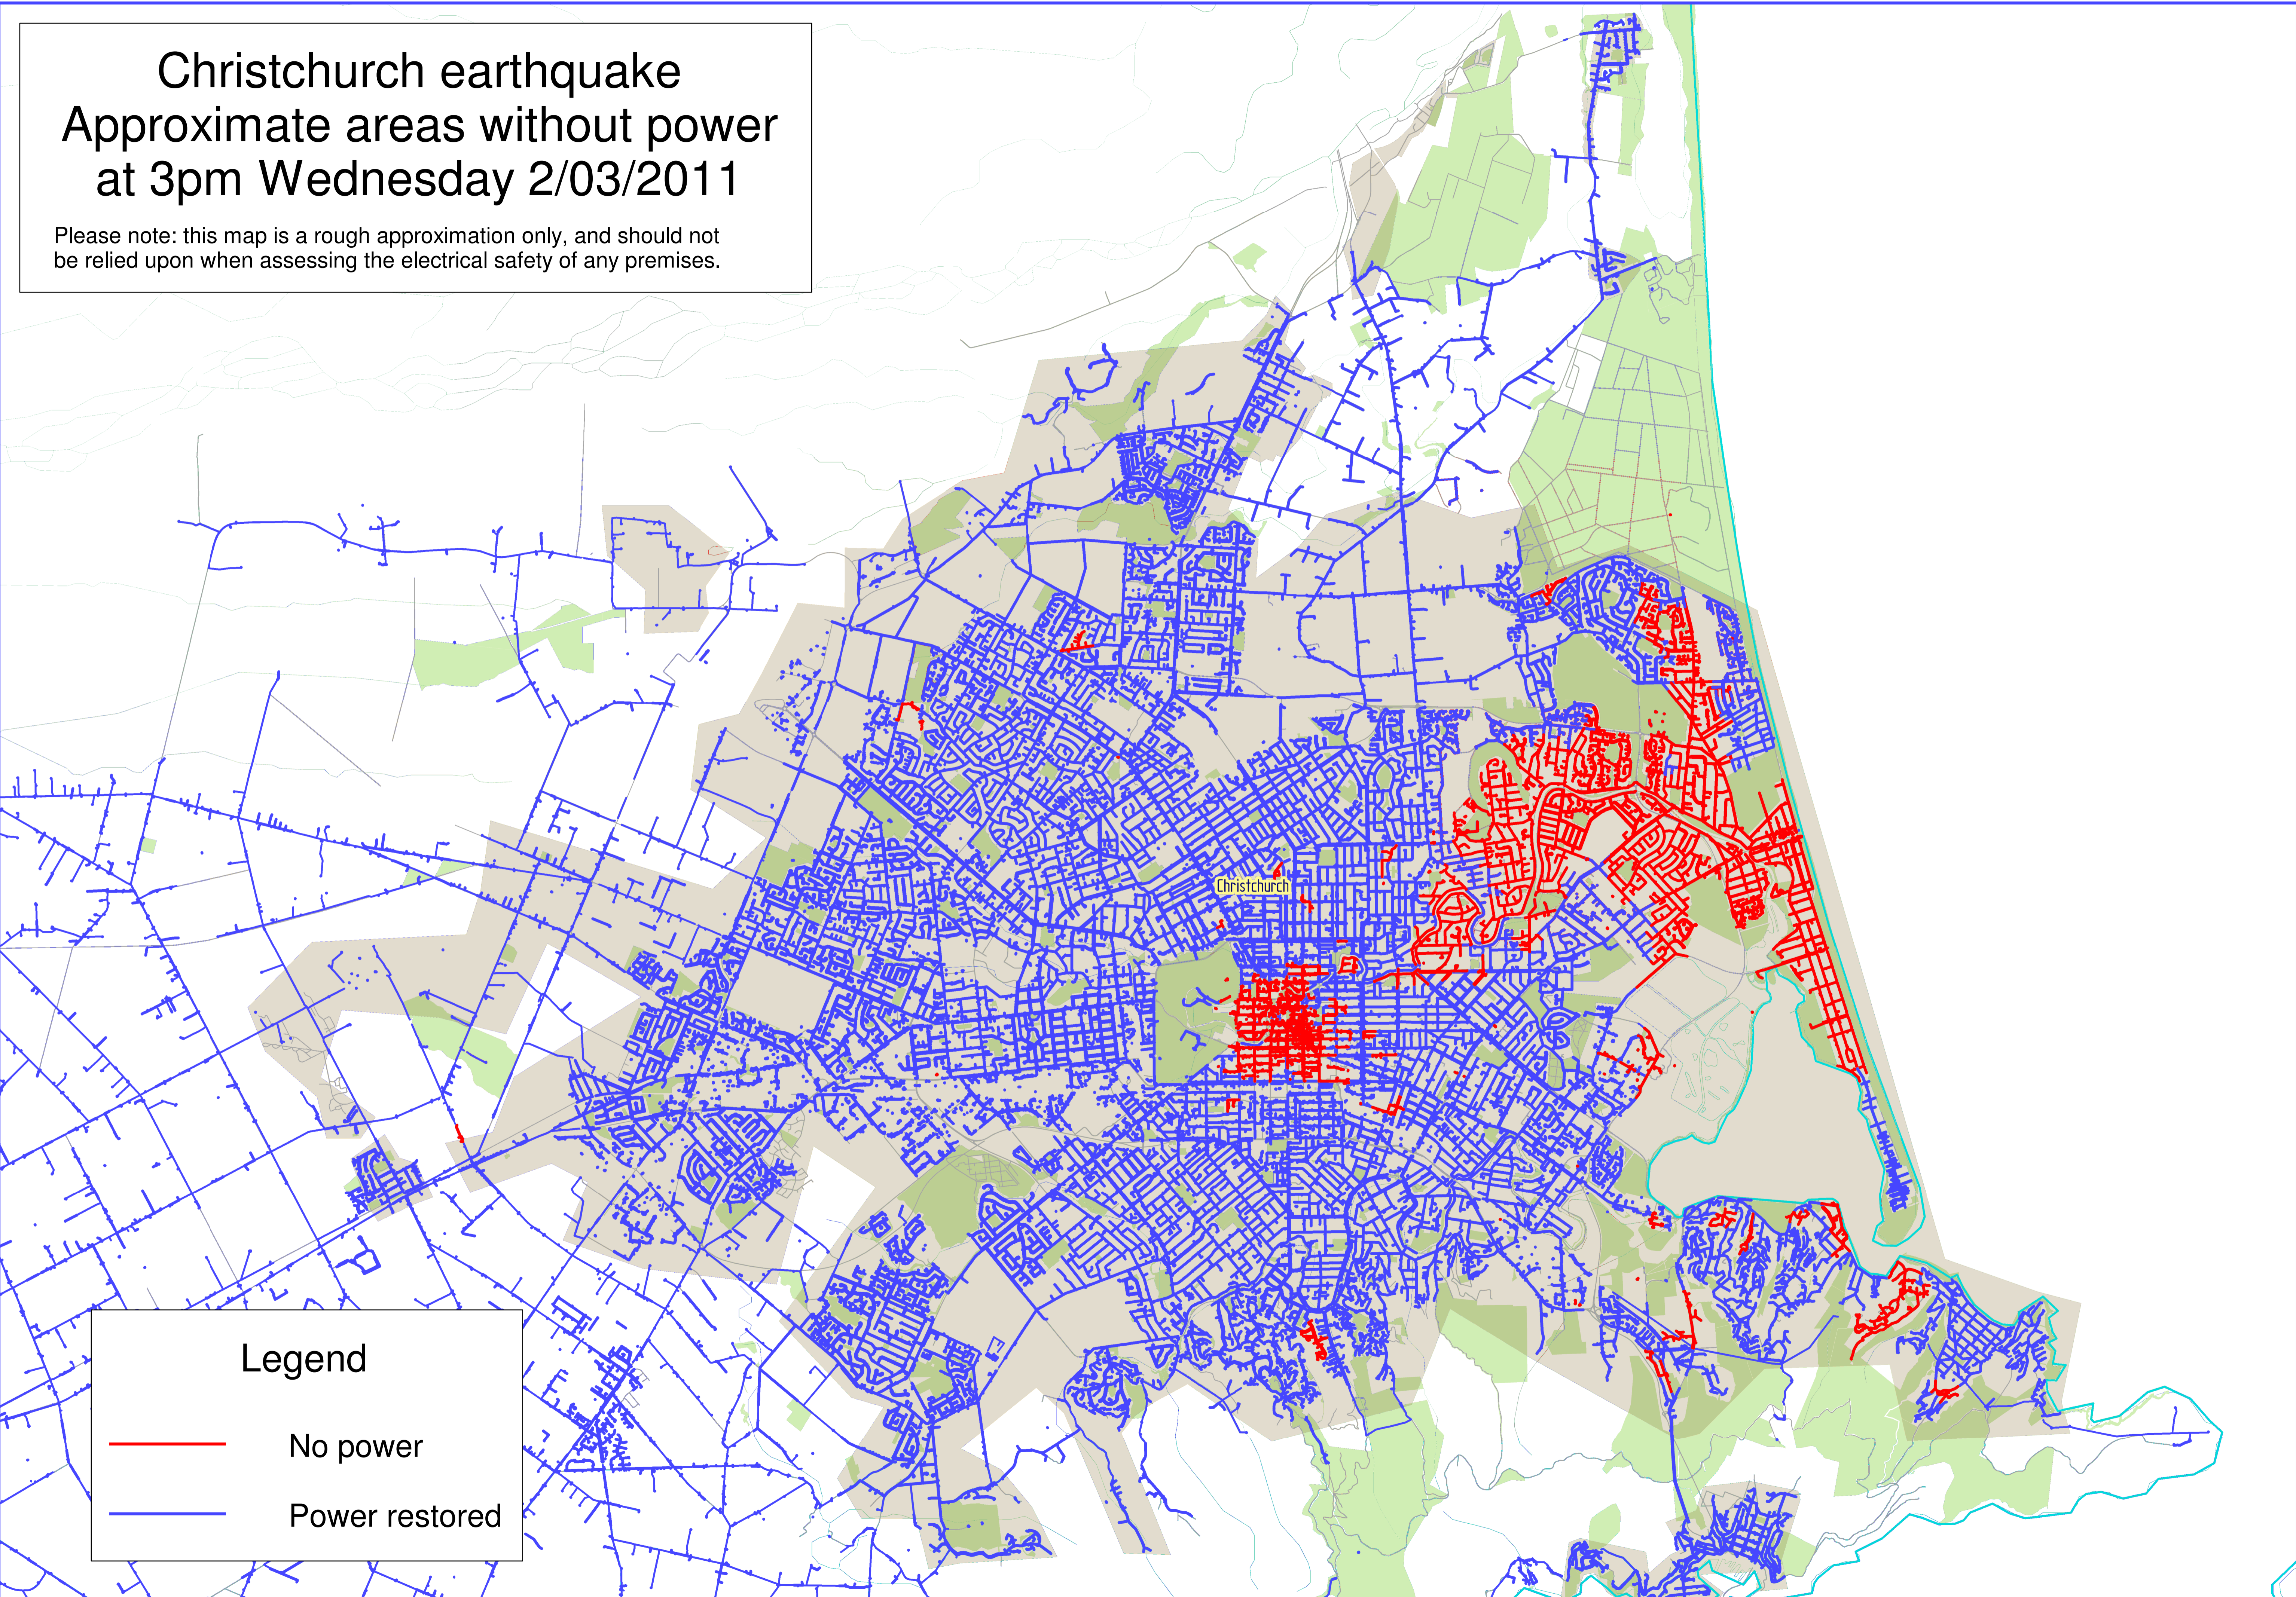

Christchurch earthquake Approximate areas without power at 3pm Wednesday 2/03/2011

Please note: this map is a rough approximation only, and should not be relied upon when assessing the electrical safety of any premises.

Legend

-  No power
-  Power restored