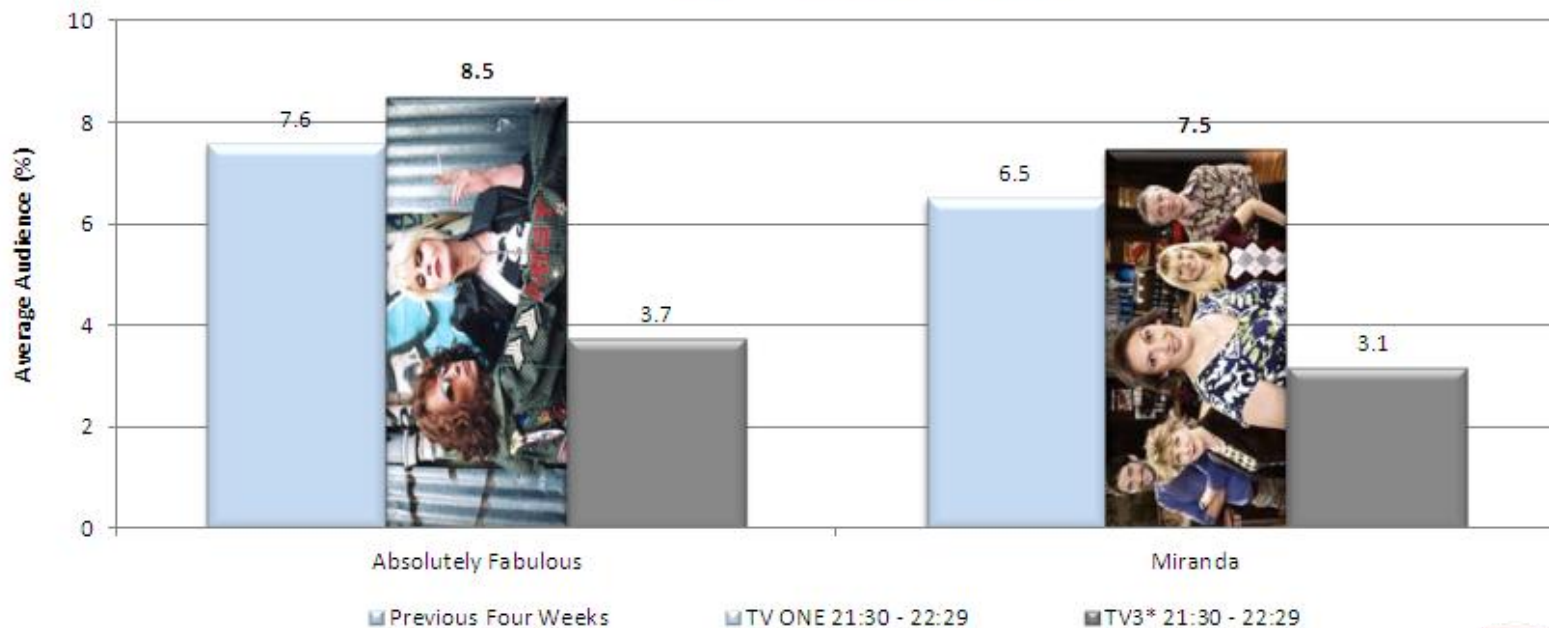

INITIAL OVERNIGHT RESULTS

LADIES OF COMEDY PROVIDE COMIC RELIEF FOR CHANNEL DEMO AUDIENCE

measured AP 25-54

TV ONE Thursday Comedies
Average Audience 21:30-22:29

Source: Nielsen TAM. Current w/c Sunday 22nd January. Previous four weeks 25/12/11 – 21/01/11. 21:30-22:29 Thurs Only (overnights)