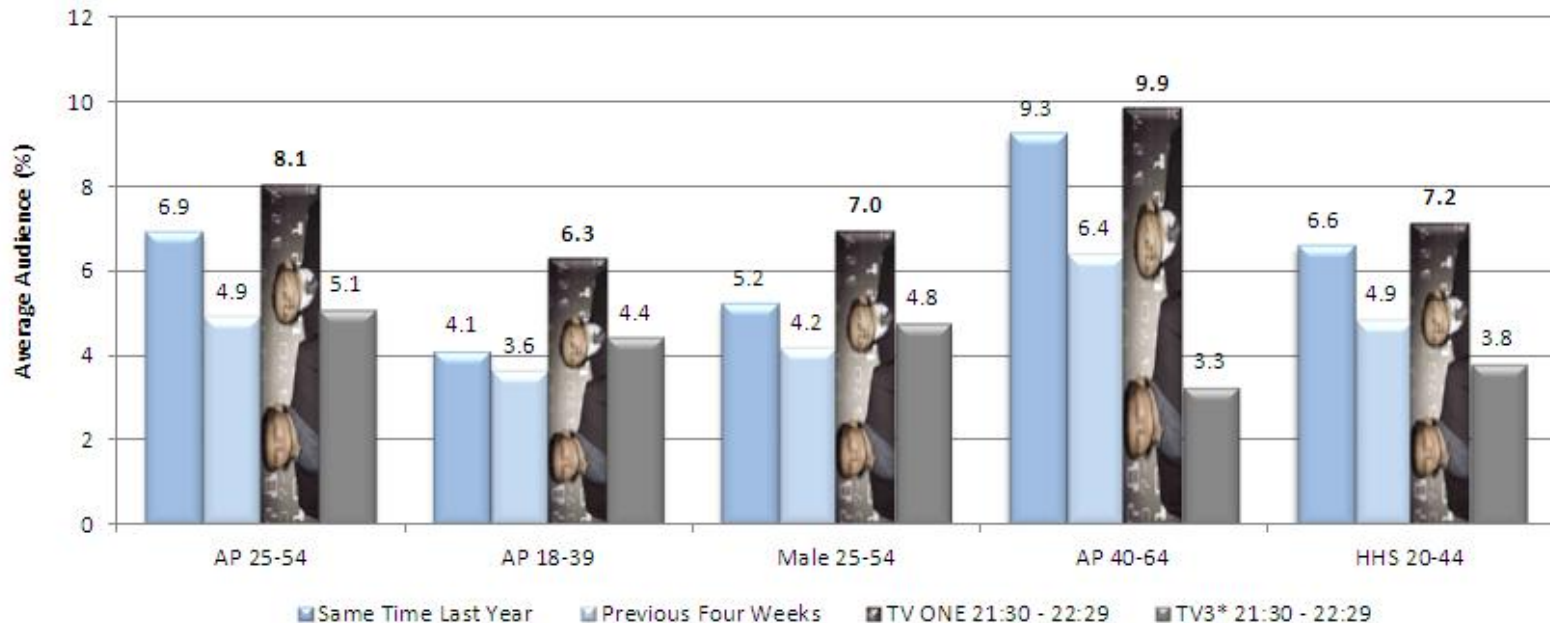

# INITIAL OVERNIGHT RESULTS

## TV ONE'S NEW MONDAY DRAMA BUILDS TIMEZONE YOY

TV ONE Person of Interest  
Average Audience Mon 21:30-22:29

Source: Nielsen TAM. Current w/c Sunday 22<sup>nd</sup> January. Previous four weeks 25/12/11 – 21/01/11. 21:30-22:29 Monday Only (overnights)