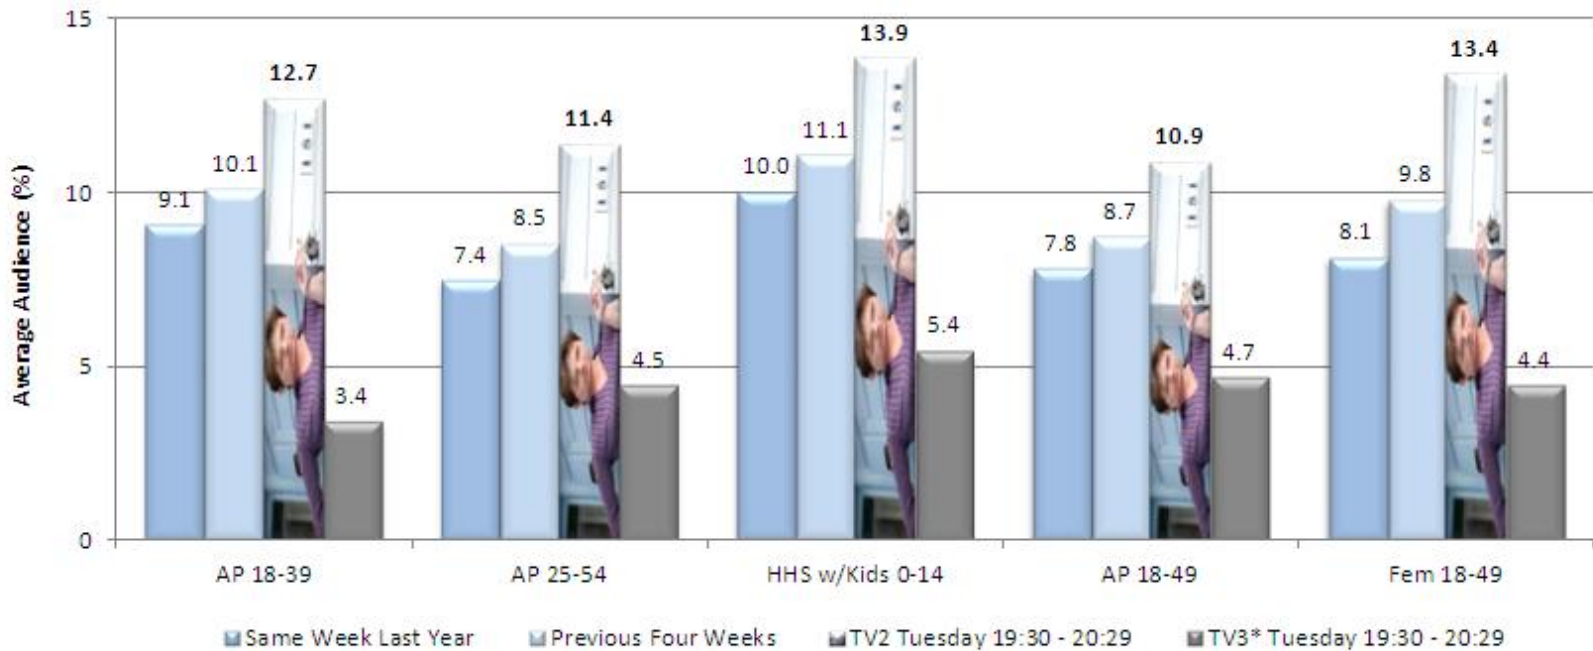

INITIAL OVERNIGHT RESULTS

TV2 RENTERS' DELIVERS YOY GROWTH ACROSS NUMEROUS AUDIENCES

TV2 Average Audience
Tuesday 19:30-20:29

Source: Nielsen TAM. Current w/c Sunday 22nd January. Previous four weeks 25/12/11 - 21/01/11. 19:30-20:29 Tuesday Only (overnights)