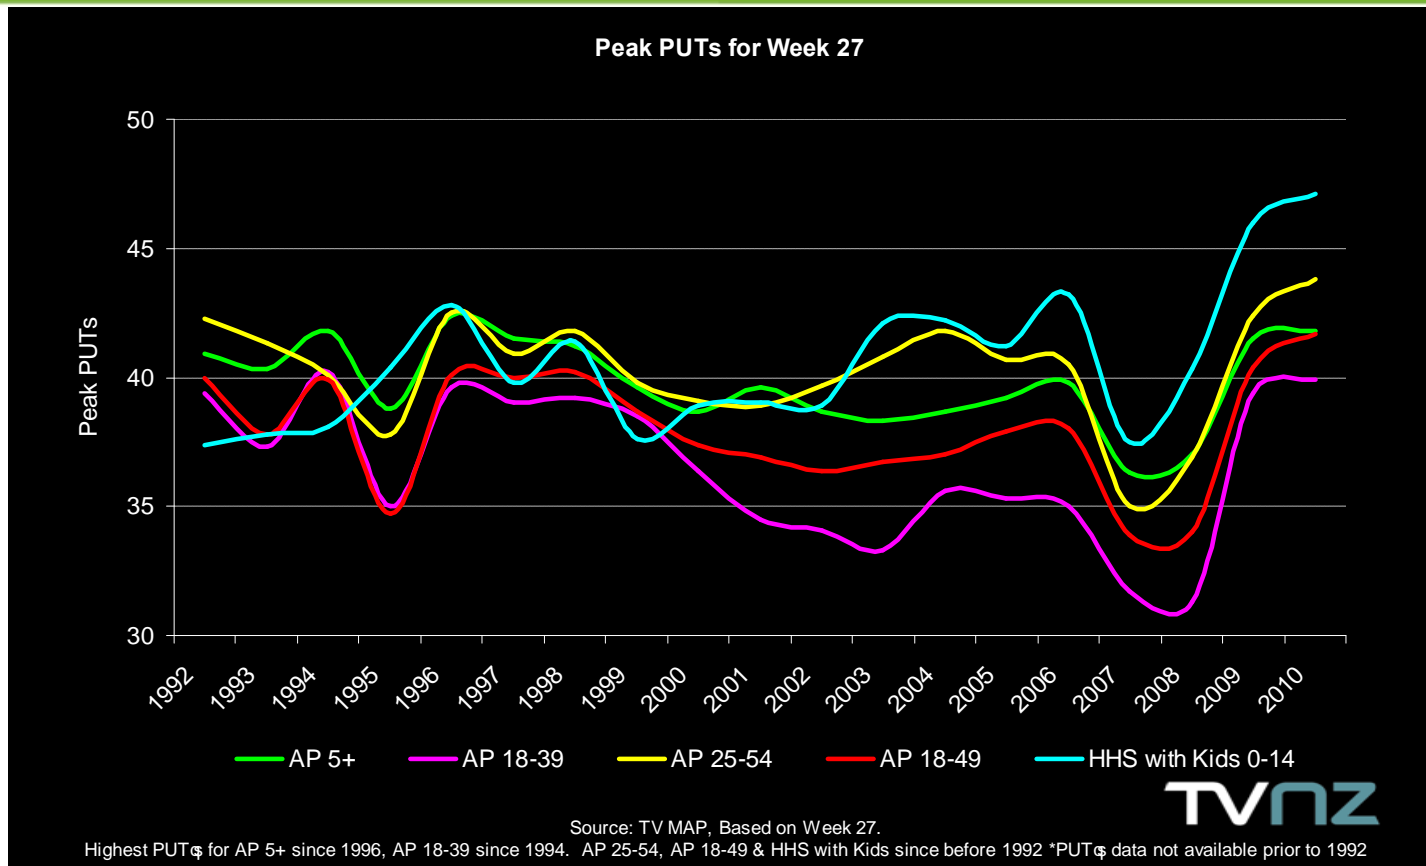

# HIGHEST WEEK 27 VIEWING LEVELS IN AT LEAST 14 YEARS

TVNZ